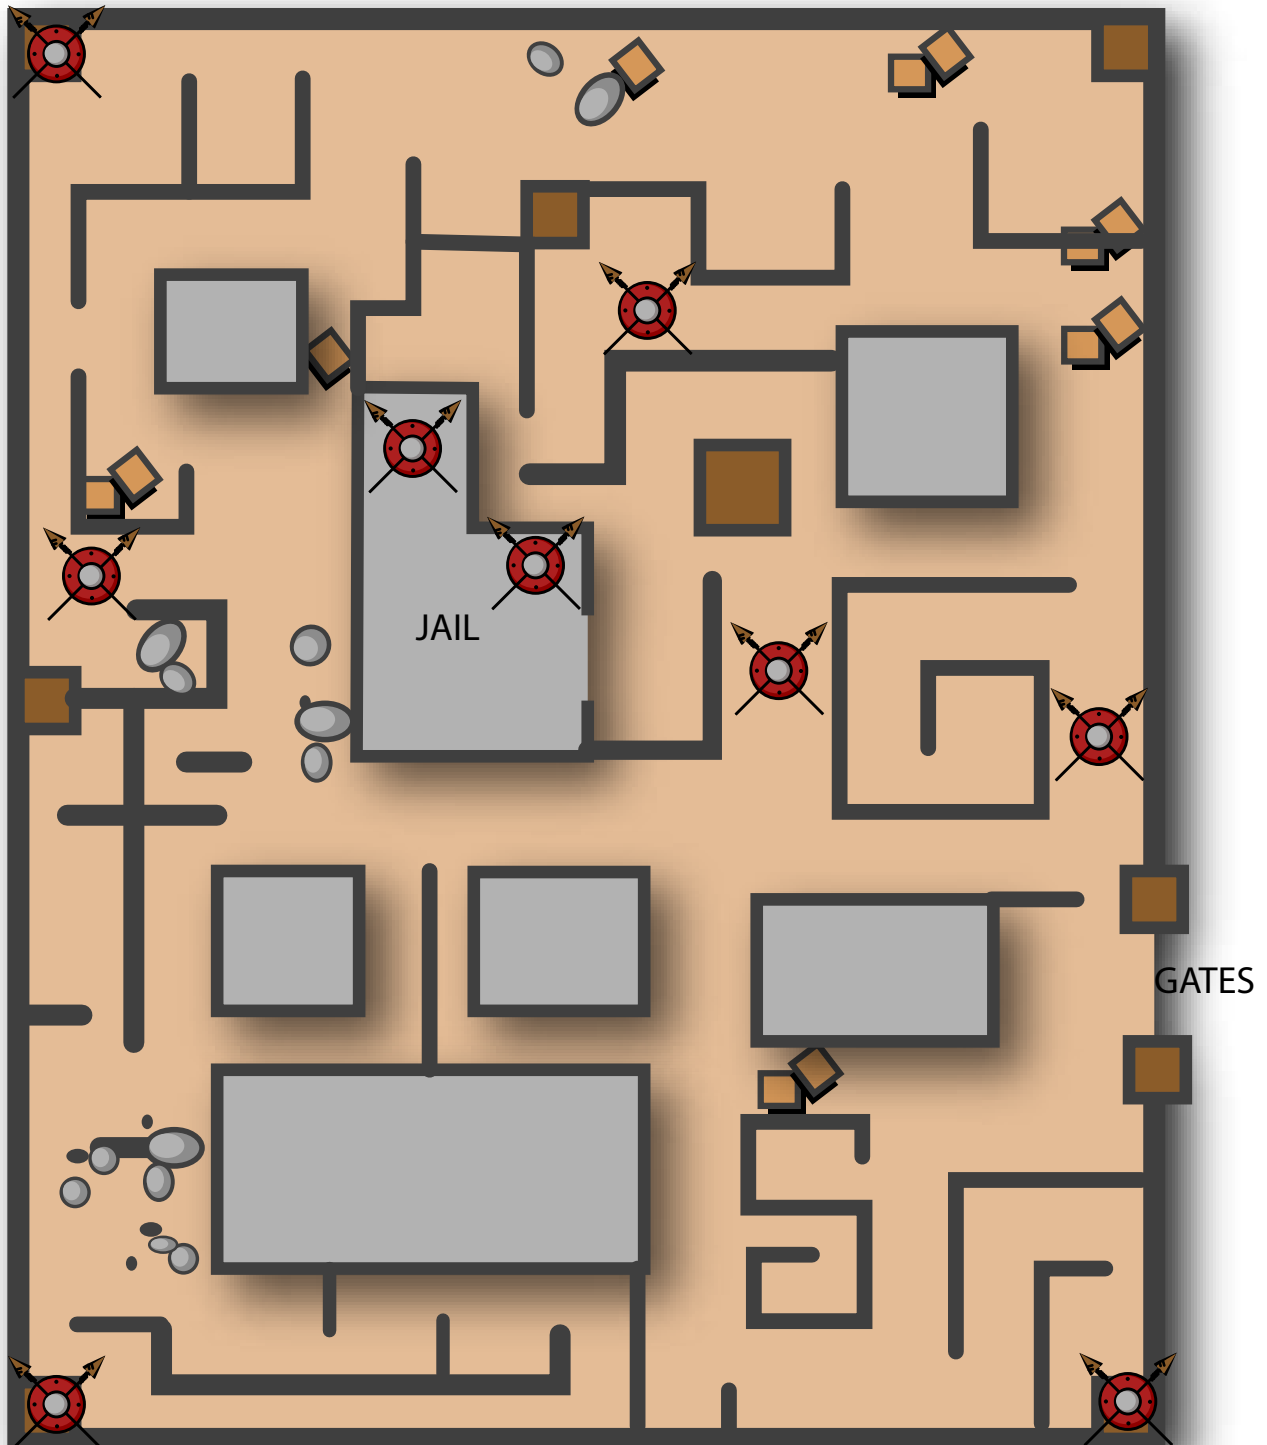

# Peter's Rescue Maze

Find your way from the jail in the center of town to the gates on the right side without crossing through any guards which are marked by this symbol.